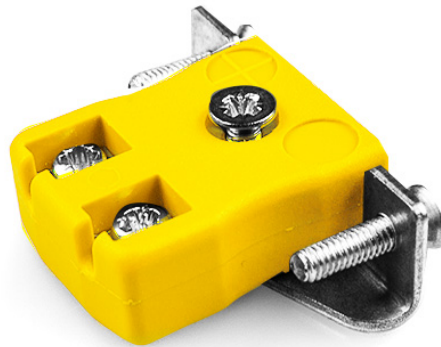

Miniature Quick Wire Panel Mount Thermocouple Conector de Acero Inoxidable Soporte AM-K-SSPFQ Tipo K ANSI

Miniature Socket -

Quick Wire with stainless steel mounting bracket

(dimensions in mm)

Labfacility are the UK's leading manufacturer of Temperature Sensors, Thermocouple Connectors and associated Temperature Instrumentation and stockings of Thermocouple Cables. The Company has been trading since 1971 and is ISO9001 accredited.

**Montaje en panel del conector de termopar de cable rápido en miniatura con soporte de acero inoxidable
AM-K-SSPFQ Tipo K ANSI**

Tomas de tamaño en miniatura suministradas con soportes de acero inoxidable, permite un montaje rápido, confiable y resistente en el panel

Especificaciones**Specifications**

Product Code	XE-1136-001
General Description	Contacts are polarized to ensure correct connection
Thermocouple Type	K ANSI
Connector Type	Quick Wire Socket with SS Bracket
Connector Size	Miniature
Colour	Yellow
Max. Temperature	220°C
+Positive Contact	Nickel Chromium
-Negative Contact	Nickel Alloy
Standards Met	BS EN 50212:1997. RoHS