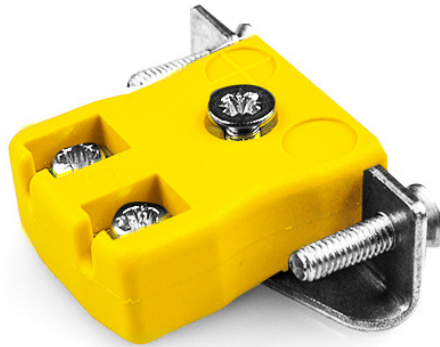

Miniature Quick Wire Panel Mount Thermocouple Conector de Acero Inoxidable Soporte AM-K-SSPFQ Tipo K ANSI

Miniature Socket -

Quick Wire with stainless steel mounting bracket

(dimensions in mm)

Labfacility are the UK's leading manufacturer of Temperature Sensors, Thermocouple Connectors and associated Temperature Instrumentation and stockings of Thermocouple Cables. The Company has been trading since 1971 and is ISO9001 accredited.

**Montaje en panel del conector de termopar de cable rápido en miniatura con soporte de acero inoxidable
AM-K-SSPFQ Tipo K ANSI**

Tomas de tamaño en miniatura suministradas con soportes de acero inoxidable, permite un montaje rápido, confiable y resistente en el panel

Especificaciones**Specifications**

Product Code	XE-1136-001
General Description	Contacts are polarized to ensure correct connection
Thermocouple Type	K ANSI
Connector Type	Quick Wire Socket with SS Bracket
Connector Size	Miniature
Colour	Yellow
Max. Temperature	220°C
+Positive Contact	Nickel Chromium
-Negative Contact	Nickel Alloy
Standards Met	BS EN 50212:1997. RoHS