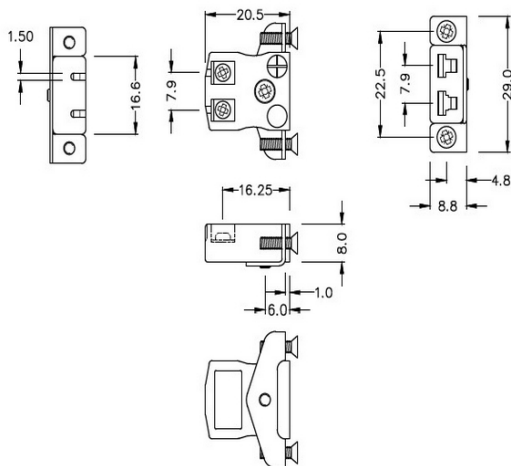

Miniature Quick Wire Panel Mount Thermocouple Conector de Acero Inoxidable Soporte AM-K-SSPFQ Tipo K ANSI

Miniature Socket -

Quick Wire with stainless steel mounting bracket

(dimensions in mm)

Labfacility are the UK's leading manufacturer of Temperature Sensors, Thermocouple Connectors and associated Temperature Instrumentation and stockings of Thermocouple Cables. The Company has been trading since 1971 and is ISO9001 accredited.

**Montaje en panel del conector de termopar de cable rápido en miniatura con soporte de acero inoxidable
AM-K-SSPFQ Tipo K ANSI**

Tomas de tamaño en miniatura suministradas con soportes de acero inoxidable, permite un montaje rápido, confiable y resistente en el panel

Especificaciones**Specifications**

Product Code	XE-1136-001
General Description	Contacts are polarized to ensure correct connection
Thermocouple Type	K ANSI
Connector Type	Quick Wire Socket with SS Bracket
Connector Size	Miniature
Colour	Yellow
Max. Temperature	220°C
+Positive Contact	Nickel Chromium
-Negative Contact	Nickel Alloy
Standards Met	BS EN 50212:1997. RoHS