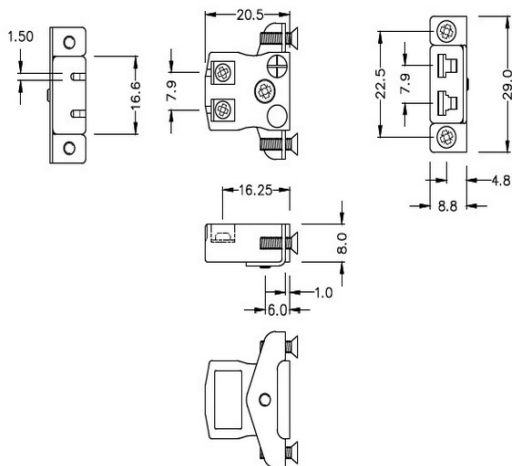

Miniature Quick Wire Panel Mount Thermocouple Conector de Acero Inoxidable Soporte AM-T-SSPFQ Tipo T ANSI

Miniature Socket -

Quick Wire with stainless steel mounting bracket

(dimensions in mm)

Labfacility are the UK's leading manufacturer of Temperature Sensors, Thermocouple Connectors and associated Temperature Instrumentation and stockings of Thermocouple Cables. The Company has been trading since 1971 and is ISO9001 accredited.

**Montaje en panel del conector de termopar de cable rápido en miniatura con soporte de acero inoxidable
AM-T-SSPFQ Tipo T ANSI**

Tomas de tamaño en miniatura suministradas con soportes de acero inoxidable, permite un montaje rápido, confiable y resistente en el panel

Especificaciones**Specifications**

Product Code	XE-1226-001
General Description	Contacts are polarized to ensure correct connection
Thermocouple Type	T ANSI
Connector Type	Quick Wire Socket with SS Bracket
Connector Size	Miniature
Colour	Brown
Max. Temperature	220°C
+Positive Contact	Copper
-Negative Contact	Copper Nickel
Standards Met	BS EN 50212:1997. RoHS