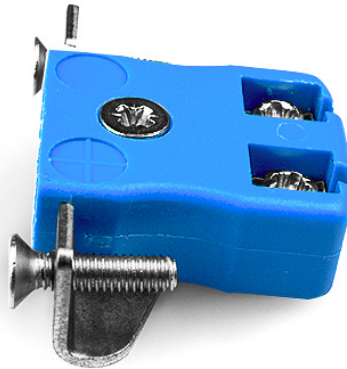

Miniature Quick Wire Panel Mount Thermocouple Conector de Acero Inoxidable Soporte AM-T-SSPFQ Tipo T ANSI

Miniature Socket -

Quick Wire with stainless steel mounting bracket

(dimensions in mm)

Labfacility are the UK's leading manufacturer of Temperature Sensors, Thermocouple Connectors and associated Temperature Instrumentation and stockings of Thermocouple Cables. The Company has been trading since 1971 and is ISO9001 accredited.

**Montaje en panel del conector de termopar de cable rápido en miniatura con soporte de acero inoxidable
AM-T-SSPFQ Tipo T ANSI**

Tomas de tamaño en miniatura suministradas con soportes de acero inoxidable, permite un montaje rápido, confiable y resistente en el panel

Especificaciones**Specifications**

Product Code	XE-1226-001
General Description	Contacts are polarized to ensure correct connection
Thermocouple Type	T ANSI
Connector Type	Quick Wire Socket with SS Bracket
Connector Size	Miniature
Colour	Brown
Max. Temperature	220°C
+Positive Contact	Copper
-Negative Contact	Copper Nickel
Standards Met	BS EN 50212:1997. RoHS