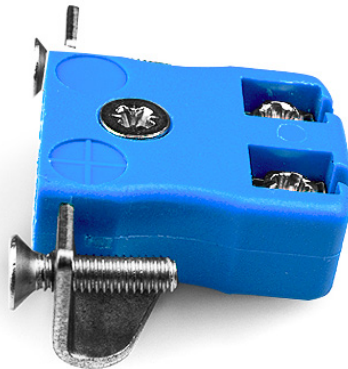

Miniature Quick Wire Panel Mount Thermocouple Conector de Acero Inoxidable Soporte AM-T-SSPFQ Tipo T ANSI

Miniature Socket -

Quick Wire with stainless steel mounting bracket

(dimensions in mm)

Labfacility are the UK's leading manufacturer of Temperature Sensors, Thermocouple Connectors and associated Temperature Instrumentation and stockings of Thermocouple Cables. The Company has been trading since 1971 and is ISO9001 accredited.

**Montaje en panel del conector de termopar de cable rápido en miniatura con soporte de acero inoxidable
AM-T-SSPFQ Tipo T ANSI**

Tomas de tamaño en miniatura suministradas con soportes de acero inoxidable, permite un montaje rápido, confiable y resistente en el panel

Especificaciones**Specifications**

Product Code	XE-1226-001
General Description	Contacts are polarized to ensure correct connection
Thermocouple Type	T ANSI
Connector Type	Quick Wire Socket with SS Bracket
Connector Size	Miniature
Colour	Brown
Max. Temperature	220°C
+Positive Contact	Copper
-Negative Contact	Copper Nickel
Standards Met	BS EN 50212:1997. RoHS