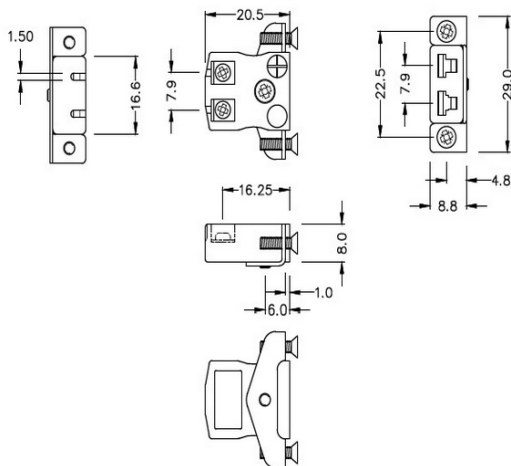

Miniature Quick Wire Panel Mount Thermocouple Conector de Acero Inoxidable Soporte AM-T-SSPFQ Tipo T ANSI

Miniature Socket -

Quick Wire with stainless steel mounting bracket

(dimensions in mm)

Labfacility are the UK's leading manufacturer of Temperature Sensors, Thermocouple Connectors and associated Temperature Instrumentation and stockings of Thermocouple Cables. The Company has been trading since 1971 and is ISO9001 accredited.

**Montaje en panel del conector de termopar de cable rápido en miniatura con soporte de acero inoxidable
AM-T-SSPFQ Tipo T ANSI**

Tomas de tamaño en miniatura suministradas con soportes de acero inoxidable, permite un montaje rápido, confiable y resistente en el panel

Especificaciones**Specifications**

Product Code	XE-1226-001
General Description	Contacts are polarized to ensure correct connection
Thermocouple Type	T ANSI
Connector Type	Quick Wire Socket with SS Bracket
Connector Size	Miniature
Colour	Brown
Max. Temperature	220°C
+Positive Contact	Copper
-Negative Contact	Copper Nickel
Standards Met	BS EN 50212:1997. RoHS