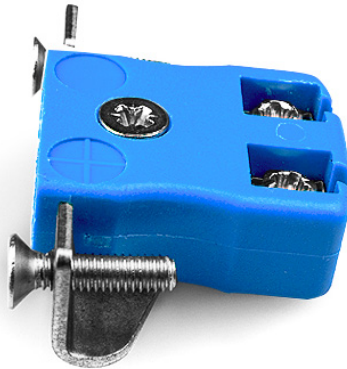

Miniature Quick Wire Panel Mount Thermocouple Conector de Acero Inoxidable Soporte AM-T-SSPFQ Tipo T ANSI

Miniature Socket -

Quick Wire with stainless steel mounting bracket

(dimensions in mm)

Labfacility are the UK's leading manufacturer of Temperature Sensors, Thermocouple Connectors and associated Temperature Instrumentation and stockings of Thermocouple Cables. The Company has been trading since 1971 and is ISO9001 accredited.

**Montaje en panel del conector de termopar de cable rápido en miniatura con soporte de acero inoxidable
AM-T-SSPFQ Tipo T ANSI**

Tomas de tamaño en miniatura suministradas con soportes de acero inoxidable, permite un montaje rápido, confiable y resistente en el panel

Especificaciones**Specifications**

Product Code	XE-1226-001
General Description	Contacts are polarized to ensure correct connection
Thermocouple Type	T ANSI
Connector Type	Quick Wire Socket with SS Bracket
Connector Size	Miniature
Colour	Brown
Max. Temperature	220°C
+Positive Contact	Copper
-Negative Contact	Copper Nickel
Standards Met	BS EN 50212:1997. RoHS