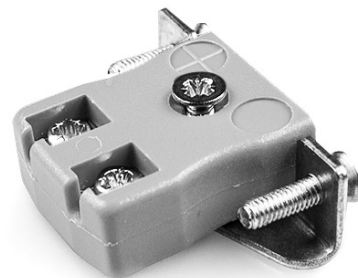

Miniature Quick Wire Panel Mount Thermocouple Conector De acero inoxidable Soporte AM-B-SSPFQ Tipo B ANSI

Miniature Socket -

Quick Wire with stainless steel mounting bracket

(dimensions in mm)

Labfacility are the UK's leading manufacturer of Temperature Sensors, Thermocouple Connectors and associated Temperature Instrumentation and stockings of Thermocouple Cables. The Company has been trading since 1971 and is ISO9001 accredited.

**Montaje en panel del conector de termopar de cable rápido en miniatura con soporte de acero inoxidable
AM-B-SSPFQ Tipo B ANSI**

Tomas de tamaño en miniatura suministradas con soportes de acero inoxidable, permite un montaje rápido, confiable y resistente en el panel

Especificaciones**Specifications**

Product Code	XE-9006-001
General Description	Contacts are polarized to ensure correct connection
Thermocouple Type	B ANSI
Connector Type	Quick Wire Socket with SS Bracket
Connector Size	Miniature
Colour	Grey
Max. Temperature	220°C
+Positive Contact	Copper
-Negative Contact	Copper
Standards Met	BS EN 50212:1997. RoHS