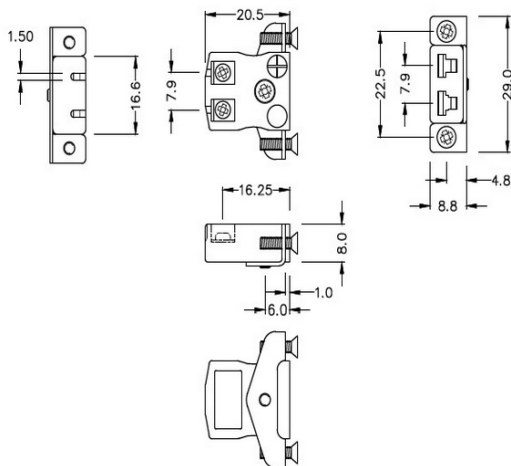

Miniature Quick Wire Panel Mount Thermocouple Conector De acero inoxidable Soporte AM-B-SSPFQ Tipo B ANSI

Miniature Socket -

Quick Wire with stainless steel mounting bracket

(dimensions in mm)

Labfacility are the UK's leading manufacturer of Temperature Sensors, Thermocouple Connectors and associated Temperature Instrumentation and stockings of Thermocouple Cables. The Company has been trading since 1971 and is ISO9001 accredited.

**Montaje en panel del conector de termopar de cable rápido en miniatura con soporte de acero inoxidable
AM-B-SSPFQ Tipo B ANSI**

Tomas de tamaño en miniatura suministradas con soportes de acero inoxidable, permite un montaje rápido, confiable y resistente en el panel

Especificaciones**Specifications**

Product Code	XE-9006-001
General Description	Contacts are polarized to ensure correct connection
Thermocouple Type	B ANSI
Connector Type	Quick Wire Socket with SS Bracket
Connector Size	Miniature
Colour	Grey
Max. Temperature	220°C
+Positive Contact	Copper
-Negative Contact	Copper
Standards Met	BS EN 50212:1997. RoHS