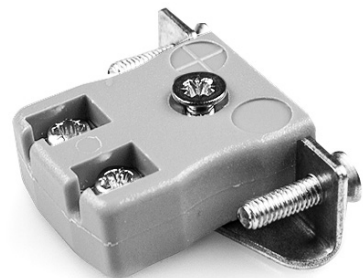

Miniature Quick Wire Panel Mount Thermocouple Conector De acero inoxidable Soporte AM-B-SSPFQ Tipo B ANSI

Miniature Socket -

Quick Wire with stainless steel mounting bracket

(dimensions in mm)

Labfacility are the UK's leading manufacturer of Temperature Sensors, Thermocouple Connectors and associated Temperature Instrumentation and stockings of Thermocouple Cables. The Company has been trading since 1971 and is ISO9001 accredited.

**Montaje en panel del conector de termopar de cable rápido en miniatura con soporte de acero inoxidable
AM-B-SSPFQ Tipo B ANSI**

Tomas de tamaño en miniatura suministradas con soportes de acero inoxidable, permite un montaje rápido, confiable y resistente en el panel

Especificaciones**Specifications**

Product Code	XE-9006-001
General Description	Contacts are polarized to ensure correct connection
Thermocouple Type	B ANSI
Connector Type	Quick Wire Socket with SS Bracket
Connector Size	Miniature
Colour	Grey
Max. Temperature	220°C
+Positive Contact	Copper
-Negative Contact	Copper
Standards Met	BS EN 50212:1997. RoHS