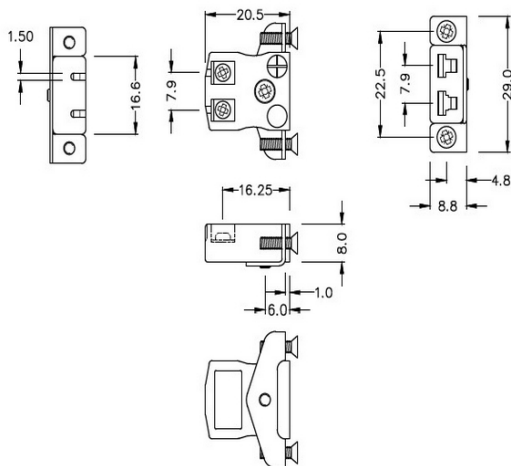

# Miniature Quick Wire Panel Mount Thermocouple Conector de Acero Inoxidable Soporte AM-E-SSPFQ Tipo E ANSI

**Miniature Socket -**

**Quick Wire with stainless steel mounting bracket**

(dimensions in mm)

Labfacility are the UK's leading manufacturer of Temperature Sensors, Thermocouple Connectors and associated Temperature Instrumentation and stockings of Thermocouple Cables. The Company has been trading since 1971 and is ISO9001 accredited.

**Montaje en panel del conector de termopar de cable rápido en miniatura con soporte de acero inoxidable  
AM-E-SSPFQ Tipo E ANSI**

Tomas de tamaño en miniatura suministradas con soportes de acero inoxidable, permite un montaje rápido, confiable y resistente en el panel

**Especificaciones****Specifications**

<b>Product Code</b>	XE-9036-001
<b>General Description</b>	Contacts are polarized to ensure correct connection
<b>Thermocouple Type</b>	E IEC
<b>Connector Type</b>	Quick Wire Socket with SS Bracket
<b>Connector Size</b>	Miniature
<b>Colour</b>	Violet
<b>Max. Temperature</b>	220°C
<b>+Positive Contact</b>	Nickel Chromium
<b>-Negative Contact</b>	Copper Nickel
<b>Standards Met</b>	BS EN 50212:1997. RoHS