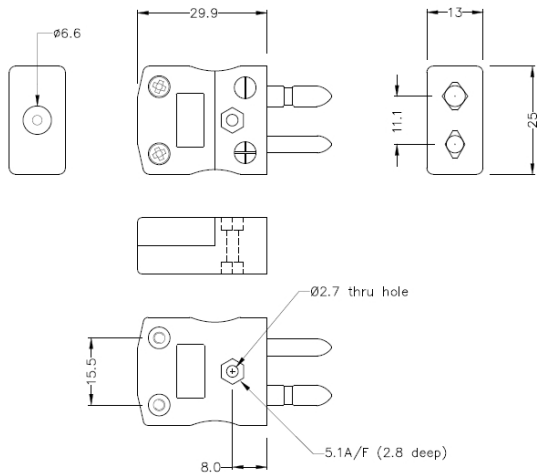

## Enchufe de conector de termopar estndar AS-J-M Tipo J ANSI

**Standard in-line Plug**  
(dimensions in mm)

Labfacility are the UK's leading manufacturer of Temperature Sensors, Thermocouple Connectors and associated Temperature Instrumentation and stockings of Thermocouple Cables. The Company has been trading since 1971 and is ISO9001 accredited.

**Enchufe de conector de termopar estndar AS-J-M Tipo J ANSI**

Los contactos estn hechos de verdaderas aleaciones de termopar. Adecuado para aplicaciones industriales

**Caractersticas tcnicas****Specifications**

<b>Product Code</b>	XE-9130-001
<b>General Description</b>	Contacts are polarised to prevent incorrect connection
<b>Thermocouple Type</b>	J ANSI
<b>Connector Type</b>	Plug
<b>Connector Size</b>	Standard
<b>Colour</b>	Black
<b>Max. Temperature</b>	220°C
<b>Pins</b>	Solid Round Pins
<b>+Positive Contact</b>	Iron
<b>-Negative Contact</b>	Copper Nickel
<b>Standards Met</b>	BS EN 50212:1997. RoHS
<b>Series</b>	Standard Connector