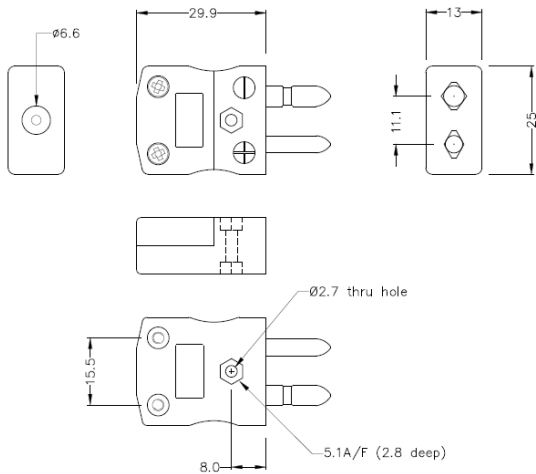

## Enchufe de conector de termopar estndar AS-J-M Tipo J ANSI

**Standard in-line Plug**  
(dimensions in mm)

Labfacility are the UK's leading manufacturer of Temperature Sensors, Thermocouple Connectors and associated Temperature Instrumentation and stockings of Thermocouple Cables. The Company has been trading since 1971 and is ISO9001 accredited.

**Enchufe de conector de termopar estndar AS-J-M Tipo J ANSI**

Los contactos estn hechos de verdaderas aleaciones de termopar. Adecuado para aplicaciones industriales

**Caractersticas tcnicas****Specifications**

<b>Product Code</b>	XE-9130-001
<b>General Description</b>	Contacts are polarised to prevent incorrect connection
<b>Thermocouple Type</b>	J ANSI
<b>Connector Type</b>	Plug
<b>Connector Size</b>	Standard
<b>Colour</b>	Black
<b>Max. Temperature</b>	220°C
<b>Pins</b>	Solid Round Pins
<b>+Positive Contact</b>	Iron
<b>-Negative Contact</b>	Copper Nickel
<b>Standards Met</b>	BS EN 50212:1997. RoHS