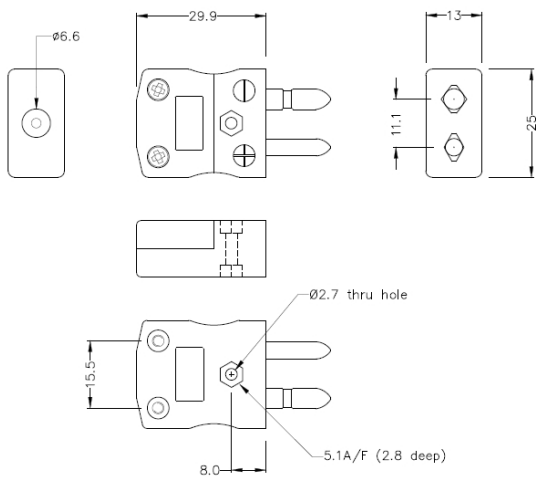

# Conector de termopar estándar Enchufe AS-T-M Tipo T ANSI

**Standard in-line Plug**  
(dimensions in mm)

Labfacility are the UK's leading manufacturer of Temperature Sensors, Thermocouple Connectors and associated Temperature Instrumentation and stockings of Thermocouple Cables. The Company has been trading since 1971 and is ISO9001 accredited.

<b>Product Code</b>	XE-1520-001
<b>General Description</b>	Contacts are polarised to prevent incorrect connection
<b>Thermocouple Type</b>	T ANSI
<b>Connector Type</b>	Plug
<b>Connector Size</b>	Standard
<b>Colour</b>	Blue
<b>Max. Temperature</b>	220°C
<b>Pins</b>	Solid Round Pins
<b>+Positive Contact</b>	Copper
<b>-Negative Contact</b>	Copper Nickel
<b>Standards Met</b>	BS EN 50212:1997. RoHS