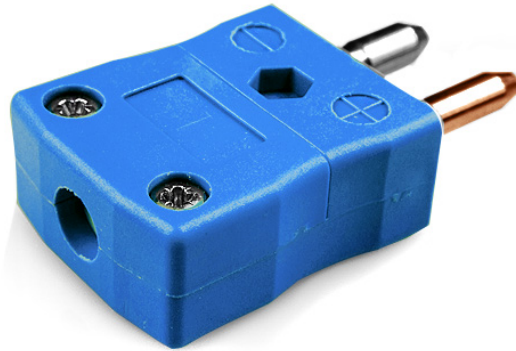

# Conector de termopar estándar Enchufe AS-T-M Tipo T ANSI

**Standard in-line Plug**  
(dimensions in mm)

Labfacility are the UK's leading manufacturer of Temperature Sensors, Thermocouple Connectors and associated Temperature Instrumentation and stockings of Thermocouple Cables. The Company has been trading since 1971 and is ISO9001 accredited.

**Conector de termopar estándar Enchufe AS-T-M Tipo T ANSI**

Los contactos están hechos de verdaderas aleaciones de termopar. Adecuado para aplicaciones industriales

**Especificaciones****Specifications**

<b>Product Code</b>	XE-1520-001
<b>General Description</b>	Contacts are polarised to prevent incorrect connection
<b>Thermocouple Type</b>	T ANSI
<b>Connector Type</b>	Plug
<b>Connector Size</b>	Standard
<b>Colour</b>	Blue
<b>Max. Temperature</b>	220°C
<b>Pins</b>	Solid Round Pins
<b>+Positive Contact</b>	Copper
<b>-Negative Contact</b>	Copper Nickel
<b>Standards Met</b>	BS EN 50212:1997. RoHS