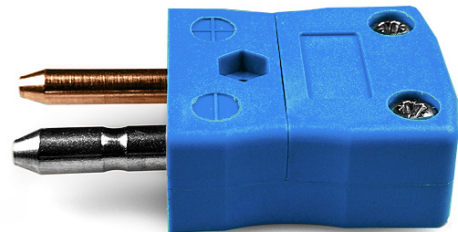

# Conector de termopar estándar Enchufe AS-T-M Tipo T ANSI

**Standard in-line Plug**  
(dimensions in mm)

Labfacility are the UK's leading manufacturer of Temperature Sensors, Thermocouple Connectors and associated Temperature Instrumentation and stockings of Thermocouple Cables. The Company has been trading since 1971 and is ISO9001 accredited.

**Conector de termopar estándar Enchufe AS-T-M Tipo T ANSI**

Los contactos están hechos de verdaderas aleaciones de termopar. Adecuado para aplicaciones industriales

**Especificaciones****Specifications**

<b>Product Code</b>	XE-1520-001
<b>General Description</b>	Contacts are polarised to prevent incorrect connection
<b>Thermocouple Type</b>	T ANSI
<b>Connector Type</b>	Plug
<b>Connector Size</b>	Standard
<b>Colour</b>	Blue
<b>Max. Temperature</b>	220°C
<b>Pins</b>	Solid Round Pins
<b>+Positive Contact</b>	Copper
<b>-Negative Contact</b>	Copper Nickel
<b>Standards Met</b>	BS EN 50212:1997. RoHS