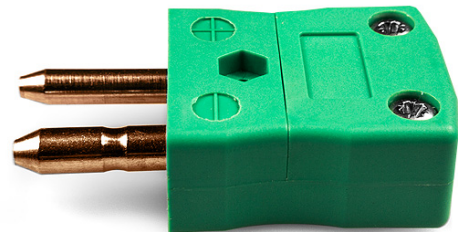

# Conector de termopar estÃ¡ndar Enchufe AS-R/S-M Tipo R/S ANSI

**Standard in-line Plug**  
(dimensions in mm)

Labfacility are the UK's leading manufacturer of Temperature Sensors, Thermocouple Connectors and associated Temperature Instrumentation and stockings of Thermocouple Cables. The Company has been trading since 1971 and is ISO9001 accredited.

**Conector de termopar estándar Enchufe AS-R/S-M Tipo R/S ANSI**

Los contactos están hechos de verdaderas aleaciones de termopar. Adecuado para aplicaciones industriales

**Especificaciones****Specifications**

<b>Product Code</b>	XE-1610-001
<b>General Description</b>	Contacts are polarised to prevent incorrect connection
<b>Thermocouple Type</b>	R/S ANSI
<b>Connector Type</b>	Plug
<b>Connector Size</b>	Standard
<b>Colour</b>	Green
<b>Max. Temperature</b>	220°C
<b>Pins</b>	Solid Round Pins
<b>+Positive Contact</b>	Copper
<b>-Negative Contact</b>	Copper Alloy
<b>Standards Met</b>	BS EN 50212:1997. RoHS