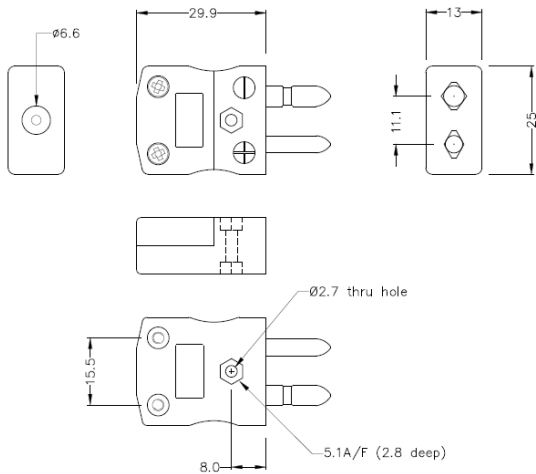

Conector de termopar estándar Enchufe AS-R/S-M Tipo R/S ANSI

Standard in-line Plug
(dimensions in mm)

Labfacility are the UK's leading manufacturer of Temperature Sensors, Thermocouple Connectors and associated Temperature Instrumentation and stockings of Thermocouple Cables. The Company has been trading since 1971 and is ISO9001 accredited.

Conector de termopar estándar Enchufe AS-R/S-M Tipo R/S ANSI

Los contactos están hechos de verdaderas aleaciones de termopar. Adecuado para aplicaciones industriales

Especificaciones**Specifications**

Product Code	XE-1610-001
General Description	Contacts are polarised to prevent incorrect connection
Thermocouple Type	R/S ANSI
Connector Type	Plug
Connector Size	Standard
Colour	Green
Max. Temperature	220°C
Pins	Solid Round Pins
+Positive Contact	Copper
-Negative Contact	Copper Alloy
Standards Met	BS EN 50212:1997. RoHS