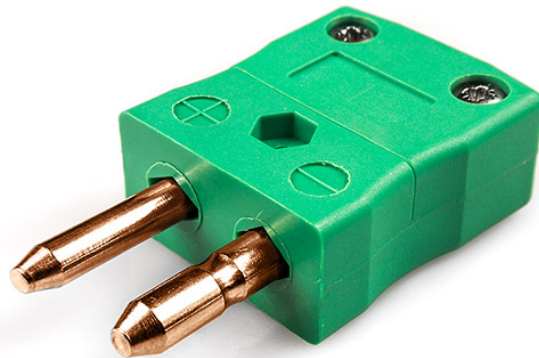

Conector de termopar estándar Enchufe AS-R/S-M Tipo R/S ANSI

Standard in-line Plug
(dimensions in mm)

Labfacility are the UK's leading manufacturer of Temperature Sensors, Thermocouple Connectors and associated Temperature Instrumentation and stockings of Thermocouple Cables. The Company has been trading since 1971 and is ISO9001 accredited.

Conector de termopar estándar Enchufe AS-R/S-M Tipo R/S ANSI

Los contactos están hechos de verdaderas aleaciones de termopar. Adecuado para aplicaciones industriales

Especificaciones**Specifications**

Product Code	XE-1610-001
General Description	Contacts are polarised to prevent incorrect connection
Thermocouple Type	R/S ANSI
Connector Type	Plug
Connector Size	Standard
Colour	Green
Max. Temperature	220°C
Pins	Solid Round Pins
+Positive Contact	Copper
-Negative Contact	Copper Alloy
Standards Met	BS EN 50212:1997. RoHS