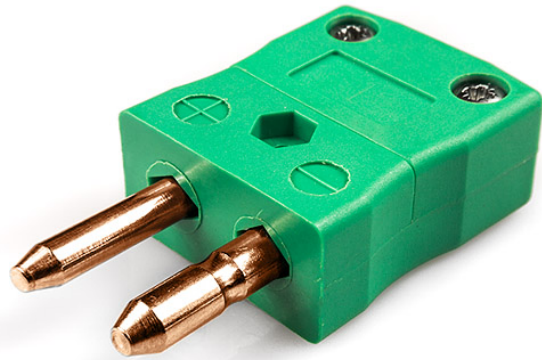

# Conector de termopar estÃ¡ndar Enchufe AS-R/S-M Tipo R/S ANSI

**Standard in-line Plug**  
(dimensions in mm)

Labfacility are the UK's leading manufacturer of Temperature Sensors, Thermocouple Connectors and associated Temperature Instrumentation and stockings of Thermocouple Cables. The Company has been trading since 1971 and is ISO9001 accredited.

**Conector de termopar estándar Enchufe AS-R/S-M Tipo R/S ANSI**

Los contactos están hechos de verdaderas aleaciones de termopar. Adecuado para aplicaciones industriales

**Especificaciones****Specifications**

<b>Product Code</b>	XE-1610-001
<b>General Description</b>	Contacts are polarised to prevent incorrect connection
<b>Thermocouple Type</b>	R/S ANSI
<b>Connector Type</b>	Plug
<b>Connector Size</b>	Standard
<b>Colour</b>	Green
<b>Max. Temperature</b>	220°C
<b>Pins</b>	Solid Round Pins
<b>+Positive Contact</b>	Copper
<b>-Negative Contact</b>	Copper Alloy
<b>Standards Met</b>	BS EN 50212:1997. RoHS