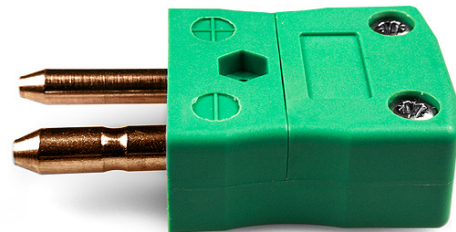

Conector de termopar estándar Enchufe AS-R/S-M Tipo R/S ANSI

Standard in-line Plug
(dimensions in mm)

Labfacility are the UK's leading manufacturer of Temperature Sensors, Thermocouple Connectors and associated Temperature Instrumentation and stockings of Thermocouple Cables. The Company has been trading since 1971 and is ISO9001 accredited.

Conector de termopar estándar Enchufe AS-R/S-M Tipo R/S ANSI

Los contactos están hechos de verdaderas aleaciones de termopar. Adecuado para aplicaciones industriales

Especificaciones**Specifications**

Product Code	XE-1610-001
General Description	Contacts are polarised to prevent incorrect connection
Thermocouple Type	R/S ANSI
Connector Type	Plug
Connector Size	Standard
Colour	Green
Max. Temperature	220°C
Pins	Solid Round Pins
+Positive Contact	Copper
-Negative Contact	Copper Alloy
Standards Met	BS EN 50212:1997. RoHS