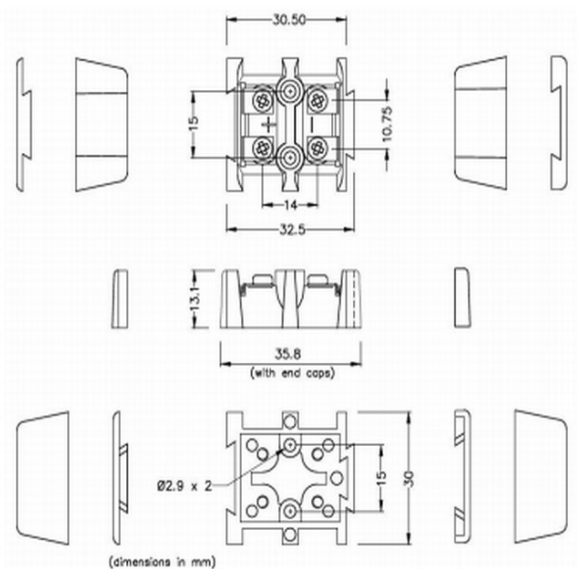

Bloque de terminal espirado Conector de termopar AS-J-BTS Tipo J ANSI

Labfacility are the UK's leading manufacturer of Temperature Sensors, Thermocouple Connectors and associated Temperature Instrumentation and stockings of Thermocouple Cables. The Company has been trading since 1971 and is ISO9001 accredited.