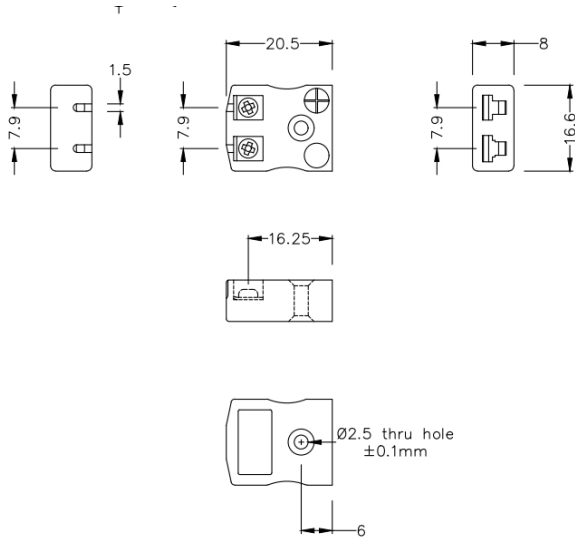

Enchufe de conector de termopar de cable rpido en miniatura JM-T-FQ Tipo T JIS

Miniature in-line Socket - Quick Wire
(dimensions in mm)

Labfacility are the UK's leading manufacturer of Temperature Sensors, Thermocouple Connectors and associated Temperature Instrumentation and stockings of Thermocouple Cables. The Company has been trading since 1971 and is ISO9001 accredited.

Conector de cable rpido en miniatura Termopar Socket JM-T-FQ Tipo T JIS

Fcil conexin de jab-in, simplemente empuje el alambre y apriete el tornillo. Los contactos estn polarizados para evitar una terminacin incorrecta.

Caractersticas tcnicas**Specifications**

Product Code	XE-9263-001
General Description	Easy jab-in connection, just push in wire & tighten screw.
Thermocouple Type	T JIS
Connector Type	Quick Wire Socket
Connector Size	Miniature
Colour	Brown
Max. Temperature	220°C
+Positive Contact	Copper
-Negative Contact	Copper Nickel
Standards Met	BS EN 50212:1997. RoHS