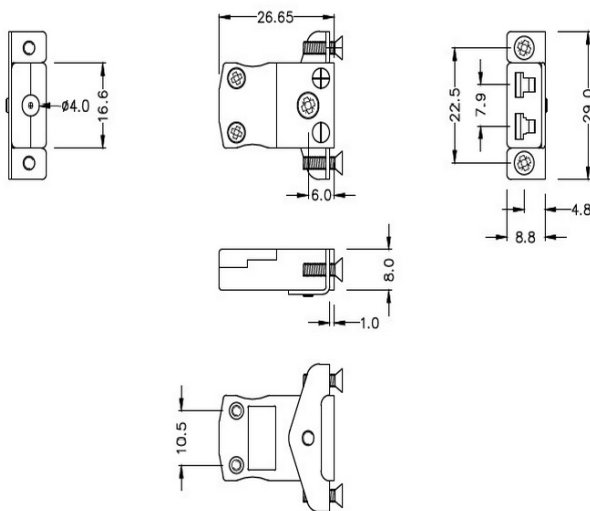

Conector de termopar de montaje en panel en miniatura con soporte de acero inoxidable JM-E-SSPF Tipo E JIS

Miniature in-line Socket with stainless steel mounting bracket
(dimensions in mm)

Labfacility are the UK's leading manufacturer of Temperature Sensors, Thermocouple Connectors and associated Temperature Instrumentation and stockings of Thermocouple Cables. The Company has been trading since 1971 and is ISO9001 accredited.

Conector de termopar de montaje en panel en miniatura con soporte de acero inoxidable JM-E-SSPF Tipo E JIS

Soporte de acero inoxidable simplemente instalado en el conector. Terminales totalmente cerrados con sello de puerto de cable

Especificaciones**Specifications**

Product Code	XE-9238-001
General Description	Fully enclosed terminals with cable port seal
Thermocouple Type	E JIS
Connector Type	Socket with SS Bracket
Connector Size	Miniature
Colour	Violet
Max. Temperature	220°C
+Positive Contact	Nickel Chromium
-Negative Contact	Copper Nickel
Standards Met	BS EN 50212:1997. RoHS