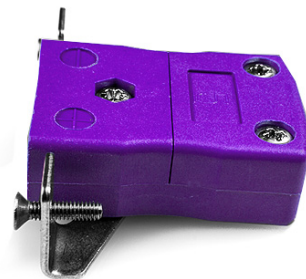

Conector de termopar de montaje en panel estándar con soporte de acero inoxidable JS-E-SSPF Tipo E JIS

Standard in-line Socket with stainless steel mounting bracket
(dimensions in mm)

Labfacility are the UK's leading manufacturer of Temperature Sensors, Thermocouple Connectors and associated Temperature Instrumentation and stockings of Thermocouple Cables. The Company has been trading since 1971 and is ISO9001 accredited.

Conector de termopar de montaje en panel estándar con soporte de acero inoxidable JS-E-SSPF Tipo E JIS

Destinado para su uso en procesos más industriales, pero se puede utilizar en todas las aplicaciones

Especificaciones**Specifications**

Product Code	XE-9358-001
General Description	Intended for use in more industrial processes but can be used in all applications as desired
Thermocouple Type	E JIS
Connector Type	Socket with SS Bracket
Connector Size	Standard
Colour	Violet
Max. Temperature	220°C
+Positive Contact	Nickel Chromium
-Negative Contact	Copper Nickel
Standards Met	BS EN 50212:1997. RoHS