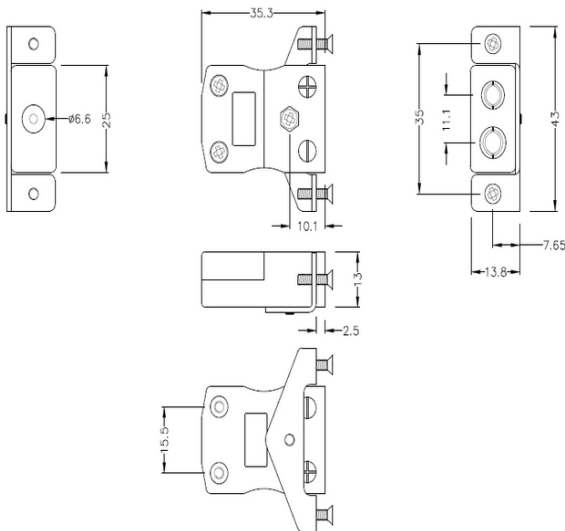

Conector de termopar de montaje en panel estándar con soporte de acero inoxidable JS-E-SSPF Tipo E JIS

Standard in-line Socket with stainless steel mounting bracket
(dimensions in mm)

Labfacility are the UK's leading manufacturer of Temperature Sensors, Thermocouple Connectors and associated Temperature Instrumentation and stockings of Thermocouple Cables. The Company has been trading since 1971 and is ISO9001 accredited.

Conector de termopar de montaje en panel estándar con soporte de acero inoxidable JS-E-SSPF Tipo E JIS

Destinado para su uso en procesos más industriales, pero se puede utilizar en todas las aplicaciones

Especificaciones**Specifications**

Product Code	XE-9358-001
General Description	Intended for use in more industrial processes but can be used in all applications as desired
Thermocouple Type	E JIS
Connector Type	Socket with SS Bracket
Connector Size	Standard
Colour	Violet
Max. Temperature	220°C
+Positive Contact	Nickel Chromium
-Negative Contact	Copper Nickel
Standards Met	BS EN 50212:1997. RoHS