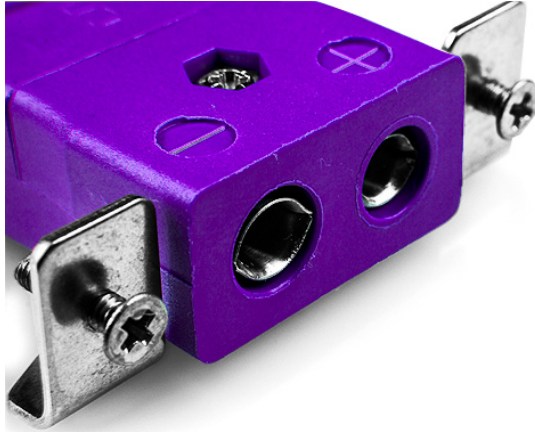

Conector de termopar de montaje en panel estándar con soporte de acero inoxidable JS-E-SSPF Tipo E JIS

Standard in-line Socket with stainless steel mounting bracket
(dimensions in mm)

Labfacility are the UK's leading manufacturer of Temperature Sensors, Thermocouple Connectors and associated Temperature Instrumentation and stockings of Thermocouple Cables. The Company has been trading since 1971 and is ISO9001 accredited.

Conector de termopar de montaje en panel estándar con soporte de acero inoxidable JS-E-SSPF Tipo E JIS

Destinado para su uso en procesos más industriales, pero se puede utilizar en todas las aplicaciones

Especificaciones**Specifications**

Product Code	XE-9358-001
General Description	Intended for use in more industrial processes but can be used in all applications as desired
Thermocouple Type	E JIS
Connector Type	Socket with SS Bracket
Connector Size	Standard
Colour	Violet
Max. Temperature	220°C
+Positive Contact	Nickel Chromium
-Negative Contact	Copper Nickel
Standards Met	BS EN 50212:1997. RoHS