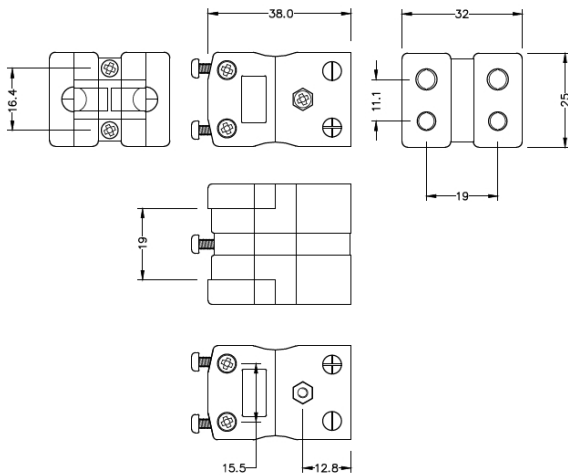

# Conector de termopar estãfÂndar Conector dÃfÃ°plex JS-R/S-FD Tipo R/S JIS

**Standard Duplex in-line Socket**  
(dimensions in mm)

Labfacility are the UK's leading manufacturer of Temperature Sensors, Thermocouple Connectors and associated Temperature Instrumentation and stockings of Thermocouple Cables. The Company has been trading since 1971 and is ISO9001 accredited.

**Conector de termopar estándar Conector dúplex JS-R/S-FD Tipo R/S JIS**

Cuerpos de poliéster resistentes rellenos de vidrio. Los contactos están polarizados para evitar una conexión incorrecta

**Especificaciones****Specifications**

<b>Product Code</b>	XE-9327-001
<b>General Description</b>	Plugs fitted with solid thermocouple pins. Rugged glass filled polyester bodies, suitable for industrial applications.
<b>Thermocouple Type</b>	R/S JIS
<b>Connector Type</b>	Duplex Socket
<b>Connector Size</b>	Standard
<b>Colour</b>	Black
<b>Dimensions</b>	See Schematic Drawing (Product Literature Tab)
<b>Max. Temperature</b>	220°C
<b>+Positive Contact</b>	Copper
<b>-Negative Contact</b>	Copper Alloy
<b>Standards Met</b>	BS EN 50212:1997. RoHS