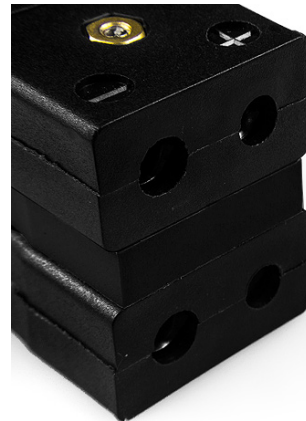

LABFACILITY

TEMPERATURE & PROCESS TECHNOLOGY

Conector de termopar estÃ¡ndar Conector dÃ¡plex JS-R/S-FD Tipo R/S JIS

Standard Duplex in-line Socket
(dimensions in mm)

Labfacility are the UK's leading manufacturer of Temperature Sensors, Thermocouple Connectors and associated Temperature Instrumentation and stockings of Thermocouple Cables. The Company has been trading since 1971 and is ISO9001 accredited.

Conector de termopar estándar Conector dúplex JS-R/S-FD Tipo R/S JIS

Cuerpos de poliéster resistentes rellenos de vidrio. Los contactos están polarizados para evitar una conexión incorrecta

Especificaciones**Specifications**

| | |
|----------------------------|--|
| Product Code | XE-9327-001 |
| General Description | Plugs fitted with solid thermocouple pins. Rugged glass filled polyester bodies, suitable for industrial applications. |
| Thermocouple Type | R/S JIS |
| Connector Type | Duplex Socket |
| Connector Size | Standard |
| Colour | Black |
| Dimensions | See Schematic Drawing (Product Literature Tab) |
| Max. Temperature | 220°C |
| +Positive Contact | Copper |
| -Negative Contact | Copper Alloy |
| Standards Met | BS EN 50212:1997. RoHS |