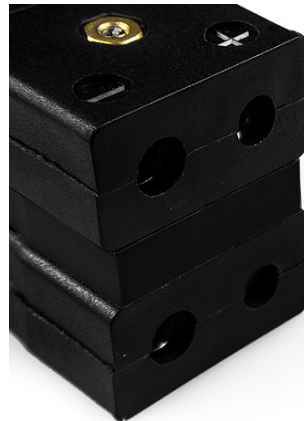

# Conector de termopar estãfÂndar Conector dÃfÃ°plex JS-R/S-FD Tipo R/S JIS

**Standard Duplex in-line Socket**  
(dimensions in mm)

Labfacility are the UK's leading manufacturer of Temperature Sensors, Thermocouple Connectors and associated Temperature Instrumentation and stockings of Thermocouple Cables. The Company has been trading since 1971 and is ISO9001 accredited.

**Conector de termopar estándar Conector dúplex JS-R/S-FD Tipo R/S JIS**

Cuerpos de poliéster resistentes rellenos de vidrio. Los contactos están polarizados para evitar una conexión incorrecta

**Especificaciones****Specifications**

<b>Product Code</b>	XE-9327-001
<b>General Description</b>	Plugs fitted with solid thermocouple pins. Rugged glass filled polyester bodies, suitable for industrial applications.
<b>Thermocouple Type</b>	R/S JIS
<b>Connector Type</b>	Duplex Socket
<b>Connector Size</b>	Standard
<b>Colour</b>	Black
<b>Dimensions</b>	See Schematic Drawing (Product Literature Tab)
<b>Max. Temperature</b>	220°C
<b>+Positive Contact</b>	Copper
<b>-Negative Contact</b>	Copper Alloy
<b>Standards Met</b>	BS EN 50212:1997. RoHS