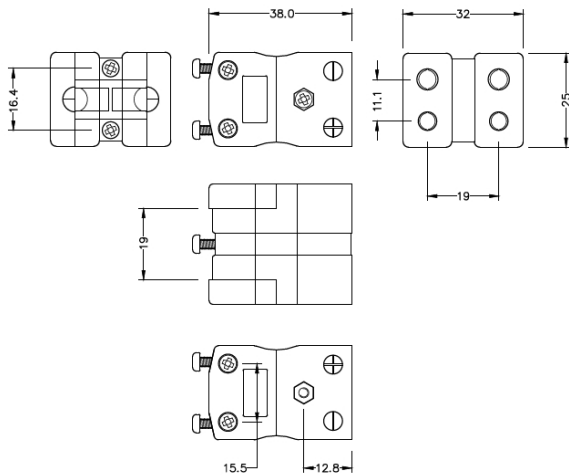

LABFACILITY

TEMPERATURE & PROCESS TECHNOLOGY

Conector de termopar estÃ¡ndar Conector dÃ¡plex JS-R/S-FD Tipo R/S JIS

Standard Duplex in-line Socket
(dimensions in mm)

Labfacility are the UK's leading manufacturer of Temperature Sensors, Thermocouple Connectors and associated Temperature Instrumentation and stockings of Thermocouple Cables. The Company has been trading since 1971 and is ISO9001 accredited.

Conector de termopar estándar Conector dúplex JS-R/S-FD Tipo R/S JIS

Cuerpos de poliéster resistentes rellenos de vidrio. Los contactos están polarizados para evitar una conexión incorrecta

Especificaciones**Specifications**

| | |
|----------------------------|--|
| Product Code | XE-9327-001 |
| General Description | Plugs fitted with solid thermocouple pins. Rugged glass filled polyester bodies, suitable for industrial applications. |
| Thermocouple Type | R/S JIS |
| Connector Type | Duplex Socket |
| Connector Size | Standard |
| Colour | Black |
| Dimensions | See Schematic Drawing (Product Literature Tab) |
| Max. Temperature | 220°C |
| +Positive Contact | Copper |
| -Negative Contact | Copper Alloy |
| Standards Met | BS EN 50212:1997. RoHS |