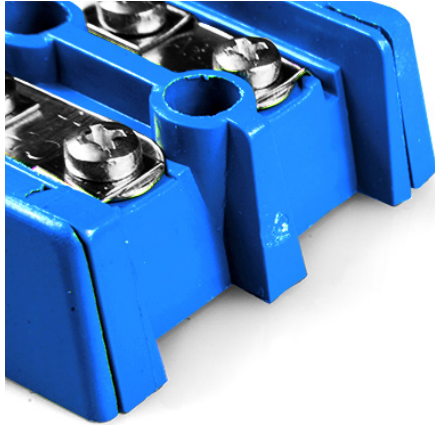

## Bloque de terminales de barrera Conector de termopar JS-K-BTS Tipo K JIS

Labfacility are the UK's leading manufacturer of Temperature Sensors, Thermocouple Connectors and associated Temperature Instrumentation and stockings of Thermocouple Cables. The Company has been trading since 1971 and is ISO9001 accredited.

**Bloque de terminales de barrera Conector de termopar JS-K-BTS Tipo K JIS**

Se suministra en pares individuales entrelazados. Conexiones en material termopar

**Especificaciones****Specifications**

|                            |  |
|----------------------------|--|
| <b>Product Code</b>        | XE-1960-001  |
| <b>General Description</b> | Supplied in single, interlocking pairs. Connections in thermocouple material |
| <b>Thermocouple Type</b>   | K JIS  |
| <b>Connector Type</b>      | Barrier Terminal Blocks  |
| <b>Colour</b>              | Blue   |
| <b>Dimensions</b>          | See Schematic Drawing (Product Literature Tab)                               |
| <b>Max. Temperature</b>    | 220°C  |
| <b>+Positive Contact</b>   | Nickel Chromium  |
| <b>-Negative Contact</b>   | Nickel Alloy   |
| <b>Standards Met</b>       | BS EN 50212:1997. RoHS   |