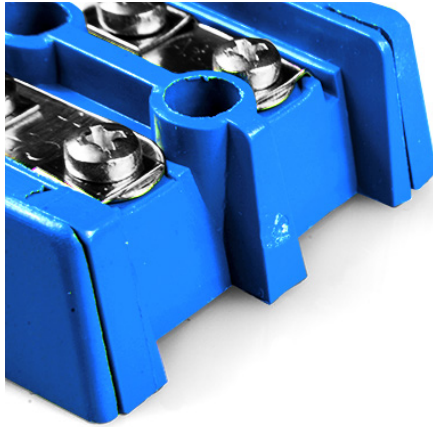

Bloque de terminales de barrera Conector de termopar JS-K-BTS Tipo K JIS

Labfacility are the UK's leading manufacturer of Temperature Sensors, Thermocouple Connectors and associated Temperature Instrumentation and stockings of Thermocouple Cables. The Company has been trading since 1971 and is ISO9001 accredited.

Bloque de terminales de barrera Conector de termopar JS-K-BTS Tipo K JIS

Se suministra en pares individuales entrelazados. Conexiones en material termopar

Especificaciones**Specifications**

Product Code	XE-1960-001
General Description	Supplied in single, interlocking pairs. Connections in thermocouple material
Thermocouple Type	K JIS
Connector Type	Barrier Terminal Blocks
Colour	Blue
Dimensions	See Schematic Drawing (Product Literature Tab)
Max. Temperature	220°C
+Positive Contact	Nickel Chromium
-Negative Contact	Nickel Alloy
Standards Met	BS EN 50212:1997. RoHS