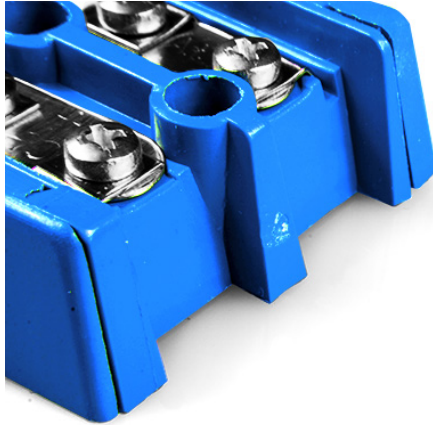

Bloque de terminales de barrera Conector de termopar JS-K-BTS Tipo K JIS

Labfacility are the UK's leading manufacturer of Temperature Sensors, Thermocouple Connectors and associated Temperature Instrumentation and stockings of Thermocouple Cables. The Company has been trading since 1971 and is ISO9001 accredited.

Bloque de terminales de barrera Conector de termopar JS-K-BTS Tipo K JIS

Se suministra en pares individuales entrelazados. Conexiones en material termopar

Especificaciones**Specifications**

Product Code	XE-1960-001
General Description	Supplied in single, interlocking pairs. Connections in thermocouple material
Thermocouple Type	K JIS
Connector Type	Barrier Terminal Blocks
Colour	Blue
Dimensions	See Schematic Drawing (Product Literature Tab)
Max. Temperature	220°C
+Positive Contact	Nickel Chromium
-Negative Contact	Nickel Alloy
Standards Met	BS EN 50212:1997. RoHS