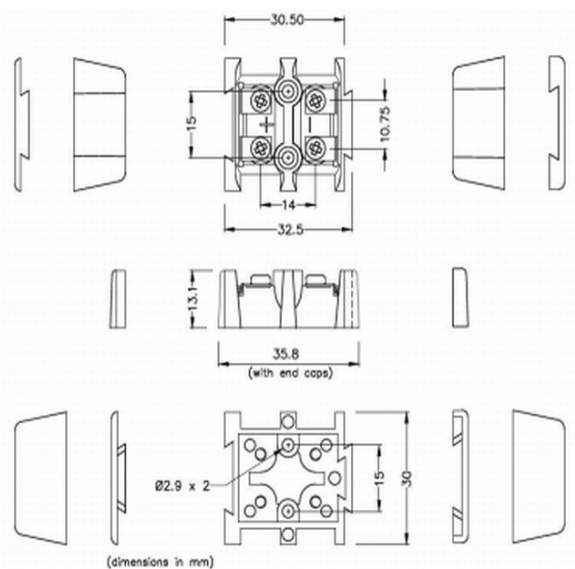

Bloque de terminales de barrera Conector de termopar JS-K-BTS Tipo K JIS

Labfacility are the UK's leading manufacturer of Temperature Sensors, Thermocouple Connectors and associated Temperature Instrumentation and stockings of Thermocouple Cables. The Company has been trading since 1971 and is ISO9001 accredited.