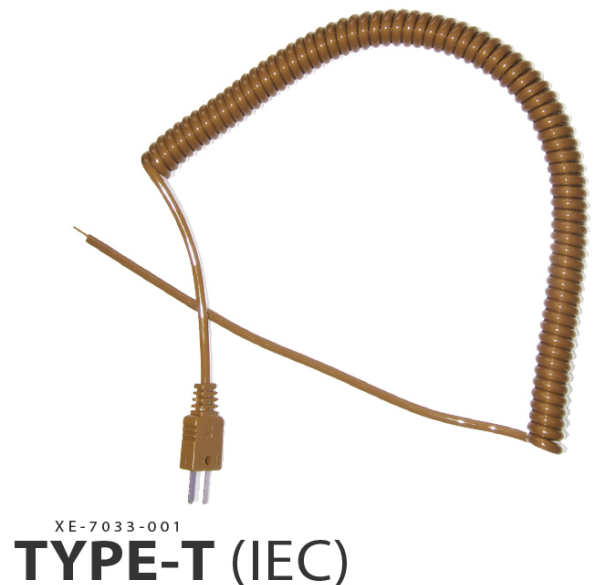

## Cable de termopar curlado retrctil tipo T (IEC)

Labfacility are the UK's leading manufacturer of Temperature Sensors, Thermocouple Connectors and associated Temperature Instrumentation and stockings of Thermocouple Cables. The Company has been trading since 1971 and is ISO9001 accredited.

Disponible en tipo T

Codificado por colores segn IEC

2 metros de longitud cuando est completamente extendido

Terminado con un enchufe en miniatura instalado

Exterior de poliuretano

## Specifications

<b>Product Code</b>	XE-7033-001
<b>Cable Length</b>	2M fully extended
<b>Cable Type</b>	Polyurethane outer
<b>Connector Type</b>	Thermocouple Plug
<b>Connector Size</b>	Miniature
<b>Colour</b>	Brown
<b>Standards Met</b>	Colour code (cores & jacket) to IEC-584-3
<b>Thermocouple Type</b>	T
<b>Termination Type</b>	Miniature Thermocouple Plug