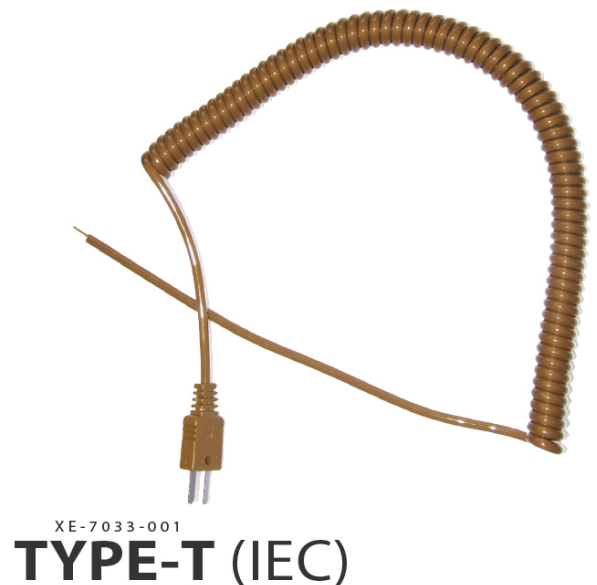

Cable de termopar curlado retrctil tipo T (IEC)

Labfacility are the UK's leading manufacturer of Temperature Sensors, Thermocouple Connectors and associated Temperature Instrumentation and stockings of Thermocouple Cables. The Company has been trading since 1971 and is ISO9001 accredited.

Disponible en tipo T

Codificado por colores segn IEC

2 metros de longitud cuando est completamente extendido

Terminado con un enchufe en miniatura instalado

Exterior de poliuretano

Specifications

Product Code	XE-7033-001
Cable Length	2M fully extended
Cable Type	Polyurethane outer
Connector Type	Thermocouple Plug
Connector Size	Miniature
Colour	Brown
Standards Met	Colour code (cores & jacket) to IEC-584-3
Thermocouple Type	T
Termination Type	Miniature Thermocouple Plug